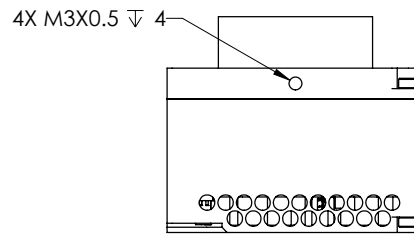

Specifications	Camera Performance
Sensor	Photometrics Sony-based Scientific CMOS
Active Array Size	3200 x 2200 (7 Megapixel)
Pixel Area	4.5µm x 4.5µm
Sensor Area	14.4mm x 9.9mm, 17.5mm diagonal
Peak QE%	73%
Read Noise	2.2 e ⁻
Full-Well Capacity	8200e ⁻
Framerate (full-frame)	50 fps
Bit Depth	12-bit
Shutter Type	Global Shutter
Cooling	Uncooled
Interface	USB 3.2 Gen 2 (10 Gbps)
Triggers	1 Input 1 Output

Frame Rate

Array Size	Speed
3200 x 2200	51
3200 x 1100	100
3200 x 550	193
3200 x 275	353
3200 x 8	2071

Accessories (Included)

- USB 3.2 Cable
- Quickstart Guide
- Trigger Cable

SECTION A-A (CROPPED)
 SCALE 2 : 1