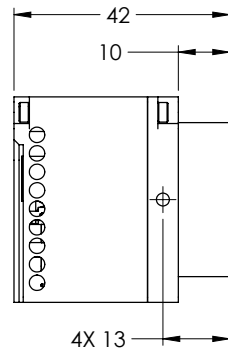

Specifications	Camera Performance
Sensor	Photometrics Sony-based Scientific CMOS
Active Array Size	3200 x 2200 (7 Megapixel)
Pixel Area	4.5µm x 4.5µm
Sensor Area	14.4mm x 9.9mm, 17.5mm diagonal
Peak QE%	73%
Read Noise	2.2 e ⁻
Full-Well Capacity	8200e ⁻
Framerate (full-frame)	50 fps
Bit Depth	12-bit
Shutter Type	Global Shutter
Cooling	Uncooled
Interface	USB 3.2 Gen 2 (10 Gbps)
Triggers	1 Input 1 Output

Frame Rate

Array Size	Speed
3200 x 2200	51
3200 x 1100	100
3200 x 550	193
3200 x 275	353
3200 x 8	2071

Accessories (Included)

- USB 3.2 Cable
- Quickstart Guide
- Trigger Cable

SECTION A-A (CROPPED)
 SCALE 2 : 1