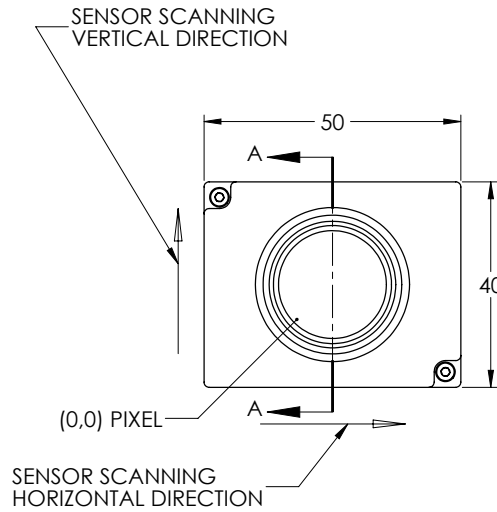

Specifications	Camera Performance
Sensor	Photometrics Sony-based Scientific CMOS
Active Array Size	3200 x 2200 (7 Megapixel)
Pixel Area	4.5µm x 4.5µm
Sensor Area	14.4mm x 9.9mm, 17.5mm diagonal
Peak QE%	73%
Read Noise	2.2 e ⁻
Full-Well Capacity	8200e ⁻
Framerate (full-frame)	50 fps
Bit Depth	12-bit
Shutter Type	Global Shutter
Cooling	Uncooled
Interface	USB 3.2 Gen 2 (10 Gbps)
Triggers	1 Input 1 Output

Frame Rate

Array Size	Speed
3200 x 2200	51
3200 x 1100	100
3200 x 550	193
3200 x 275	353
3200 x 8	2071

Accessories (Included)

- USB 3.2 Cable
- Quickstart Guide
- Trigger Cable

SECTION A-A (CROPPED)
 SCALE 2 : 1